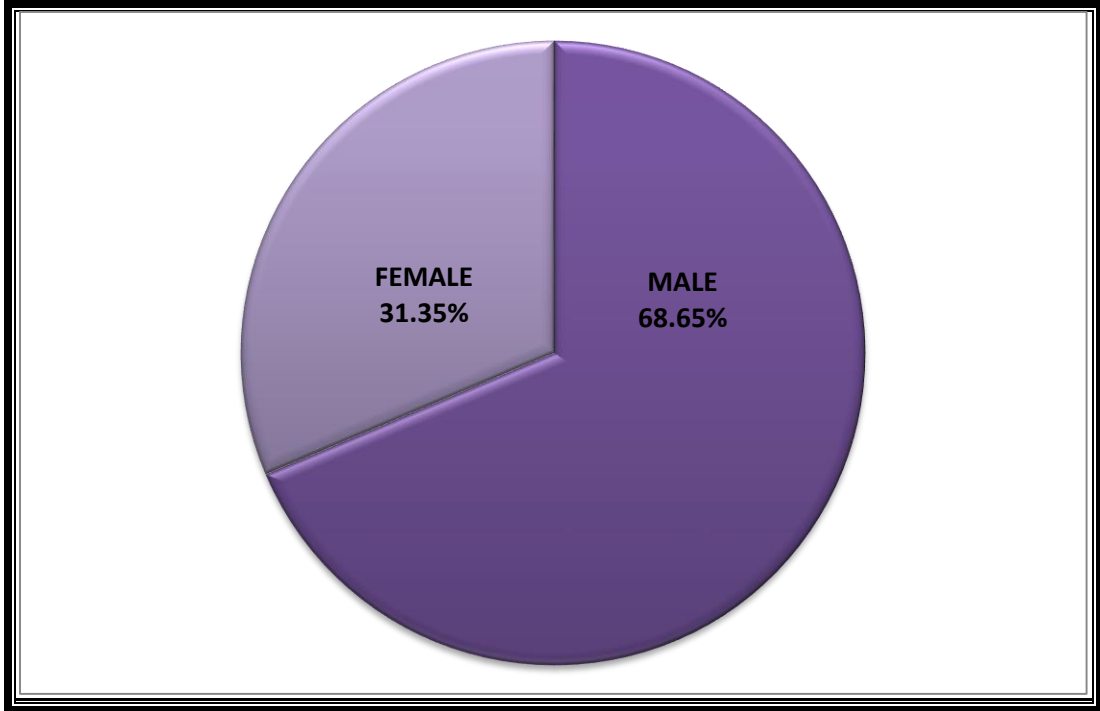

DATA ANALYSIS – Employment Exchange

Live Register : 77,29,113 (up to December – 2014)

A. Gender-Wise

B. Education-Wise

C. Demographic Analysis

D. Caste Wise Analysis

E. Geographic Analysis

Comparative Analysis of Live Register for the last three Years