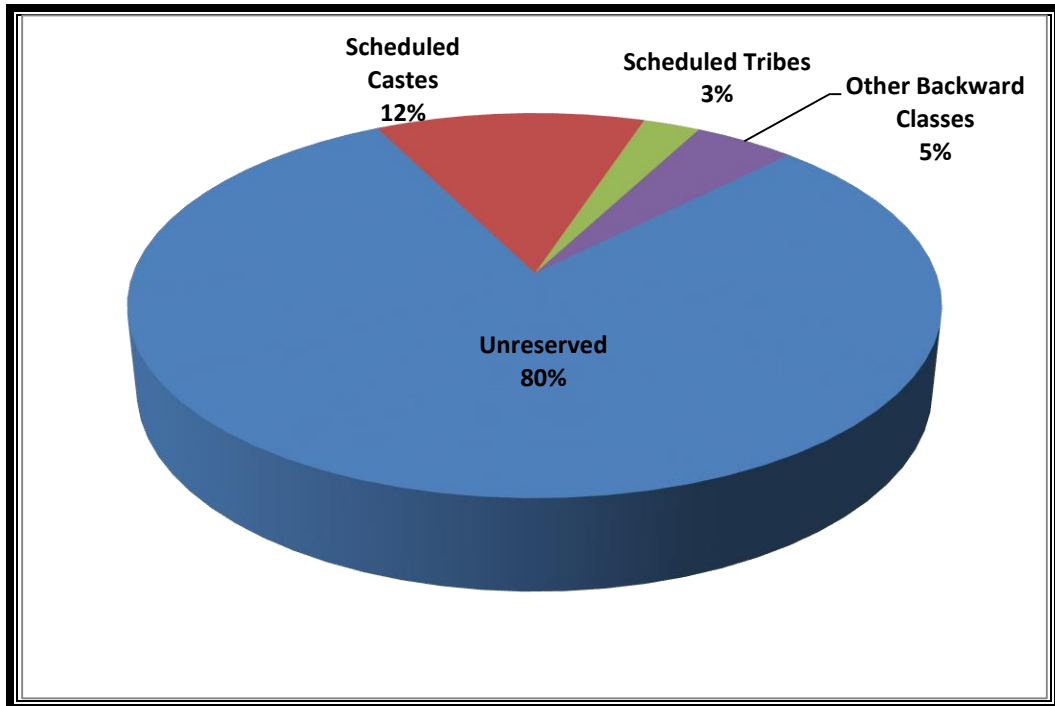

DATA ANALYSIS – Employment Exchange

Live Register : 77,29,113 (up to December – 2014)

A. Gender-Wise

B. Education-Wise

C. Demographic Analysis

D. Caste Wise Analysis

E. Geographic Analysis

Comparative Analysis of Live Register for the last three Years