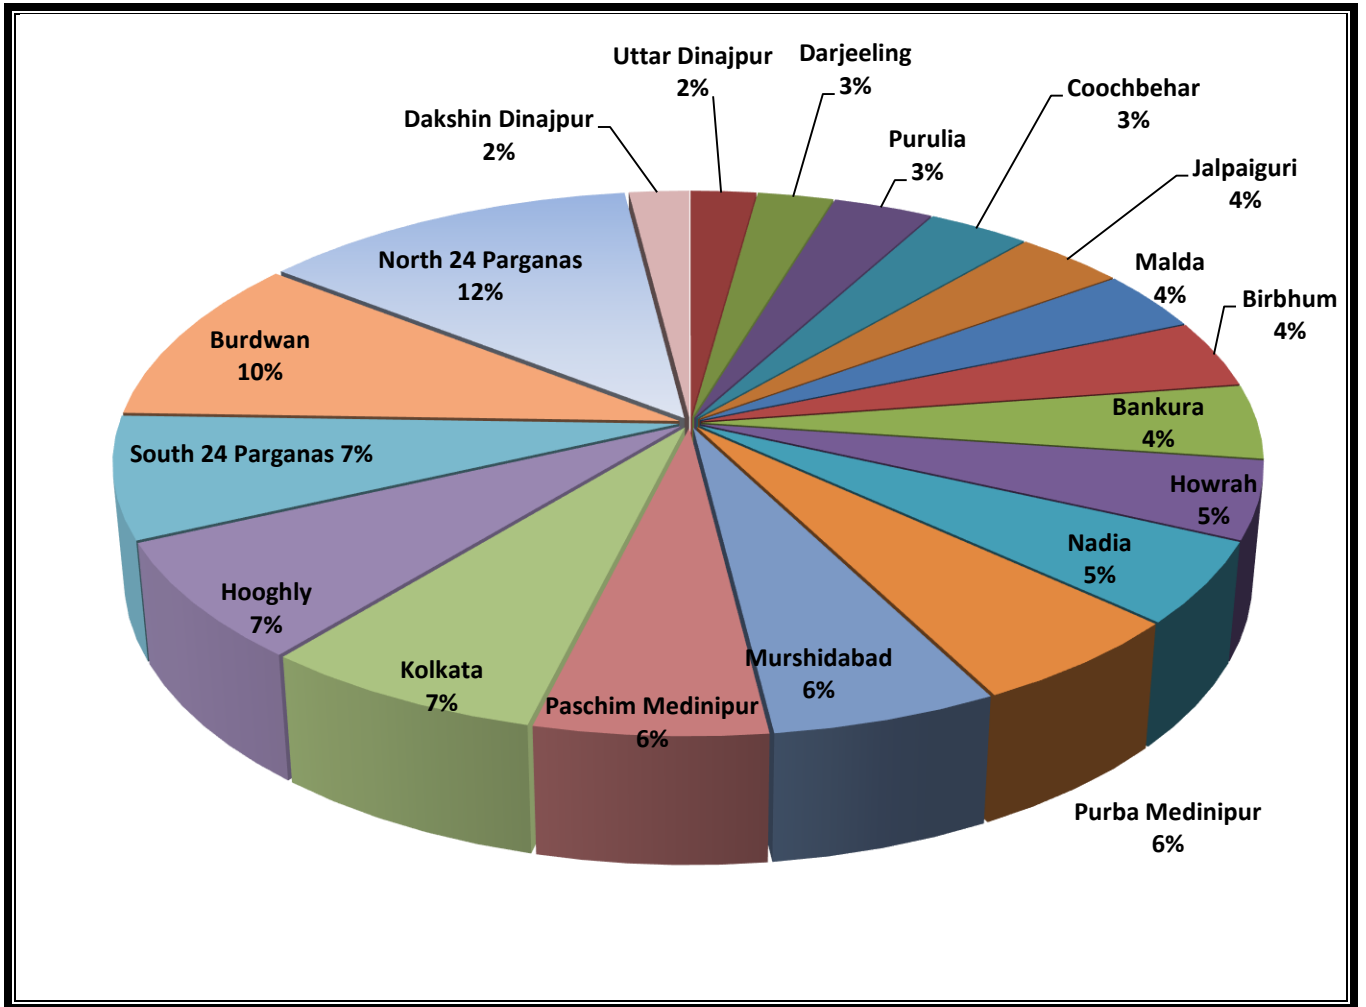

DATA ANALYSIS – Employment Exchange

Live Register : 77,29,113 (up to December – 2014)

A. Gender-Wise

B. Education-Wise

C. Demographic Analysis

D. Caste Wise Analysis

E. Geographic Analysis

Comparative Analysis of Live Register for the last three Years