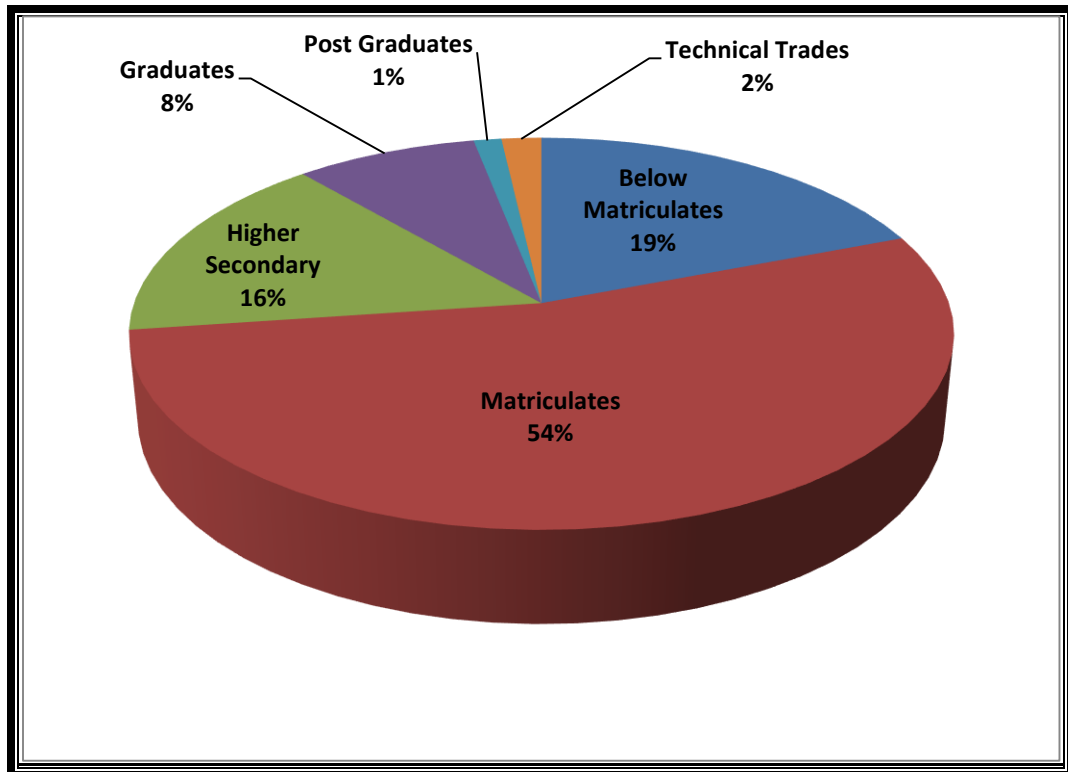

DATA ANALYSIS – Employment Exchange

Live Register : 77,29,113 (up to December – 2014)

A. Gender-Wise

B. Education-Wise

C. Demographic Analysis

D. Caste Wise Analysis

E. Geographic Analysis

Comparative Analysis of Live Register for the last three Years