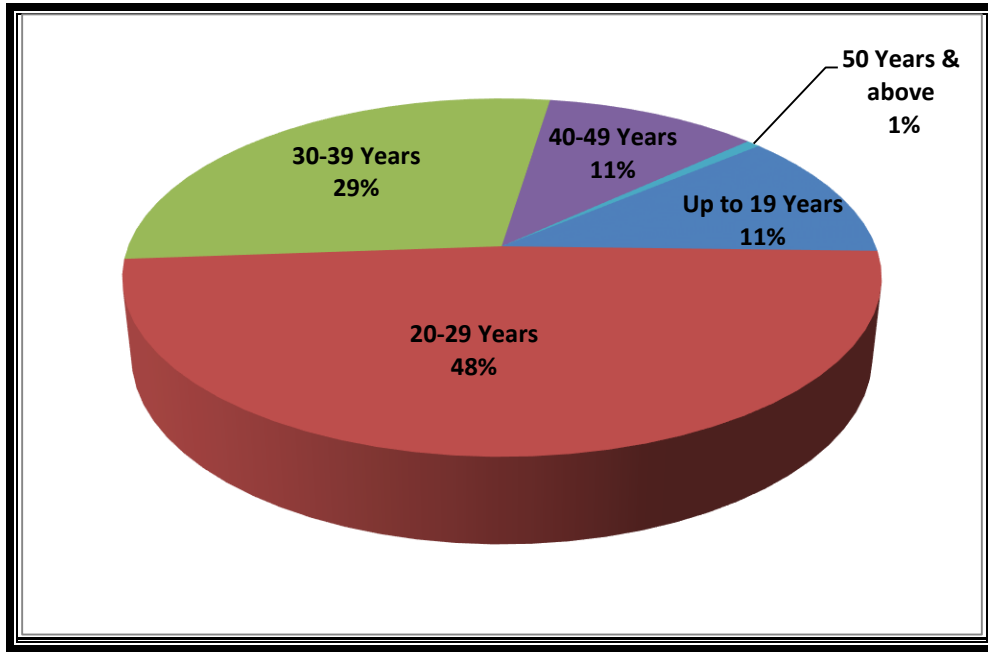

DATA ANALYSIS – Employment Exchange

Live Register : 77,29,113 (up to December – 2014)

A. Gender-Wise

B. Education-Wise

C. Demographic Analysis

D. Caste Wise Analysis

E. Geographic Analysis

Comparative Analysis of Live Register for the last three Years